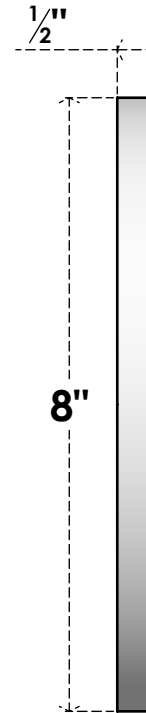

ROSP080X080X050GRY02

8"W X 8"H X 1/2"P STANDARD GRAYSON BULLSEYE ROSETTE WITH SQUARE EDGE, ARCHITECTURAL GRADE PVC

FRONT

SIDE

EKENA MILLWORK
2300 WEST MAIN ST.
CLARKSVILLE, TX 75426
TOLL FREE: 866-607-0453
WWW.EKENAMILLWORK.COM

NOTES

1. INSTALLATION TO BE COMPLETED IN ACCORDANCE WITH MANUFACTURER'S SPECIFICATIONS.
2. DRAWING MAY NOT BE TO SCALE
3. THIS DRAWING IS INTENDED FOR DESIGN AND PLANNING PURPOSES ONLY.
4. ALL INFORMATION CONTAINED HEREIN WAS CURRENT AT THE TIME OF DEVELOPMENT BUT MUST BE REVIEWED AND APPROVED BY THE PRODUCT MANUFACTURER TO BE CONSIDERED ACCURATE.
5. ARCHITECTURAL GRADE PVC PRODUCTS ARE MADE FROM EXPANDED CELLULAR PVC AND COME NATURALLY WHITE BUT MAY BE PAINTED