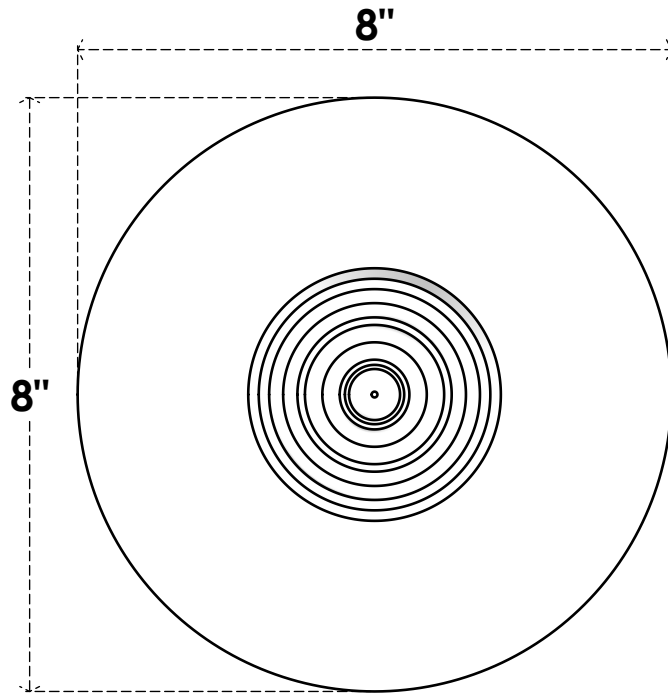

ROSP080X080X050GRY02

8"W X 8"H X 1/2"P STANDARD GRAYSON BULLSEYE ROSETTE WITH SQUARE EDGE, ARCHITECTURAL GRADE PVC

FRONT

SIDE

EKENA MILLWORK
2300 WEST MAIN ST.
CLARKSVILLE, TX 75426
TOLL FREE: 866-607-0453
WWW.EKENAMILLWORK.COM